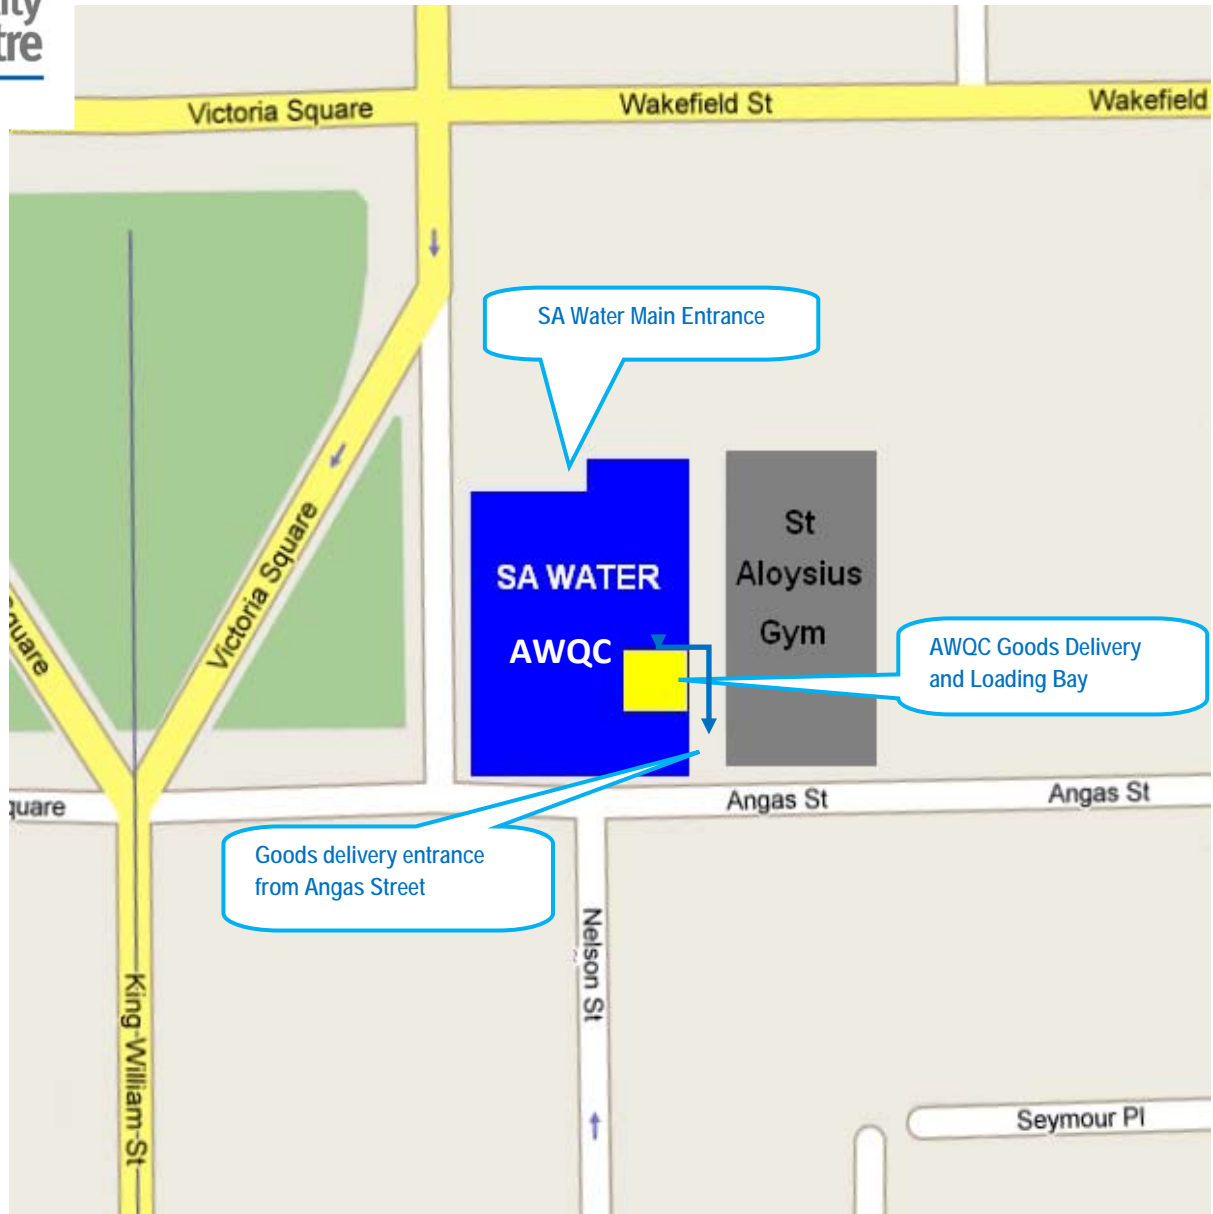

THE AUSTRALIAN WATER QUALITY CENTRE at the new SA WATER building - Victoria Square, Adelaide

Other important information:

- **ONSITE PARKING IS NOT AVAILABLE**
- Loading bay access is restricted to a maximum of 15 minutes
- AWQC Goods Delivery hours are Monday – Friday 8:30am – 3:30pm (enter via Angas St)
- All other AWQC business use SA Water Main Entrance Monday to Friday 8:30am - 5:00 pm